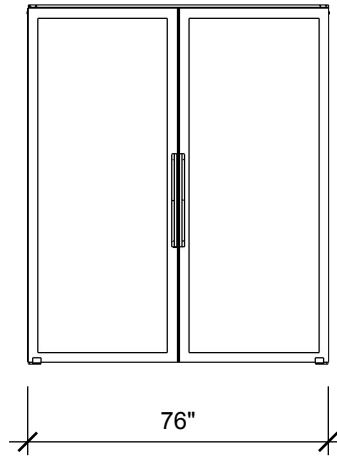

**POLARGY**

DATE CREATED  
September 26, 2018

LAST MODIFIED  
September 26, 2018

LOCATION  
Sunnyvale, CA, USA

**PolarSlide  
Aisle End Containment Doors  
Technical Drawing**

**FRONT VIEW**

4' DUAL DOOR

6' DUAL DOOR

SINGLE DOOR  
OPEN RIGHT AND  
OPEN LEFT

**SIDE VIEW**