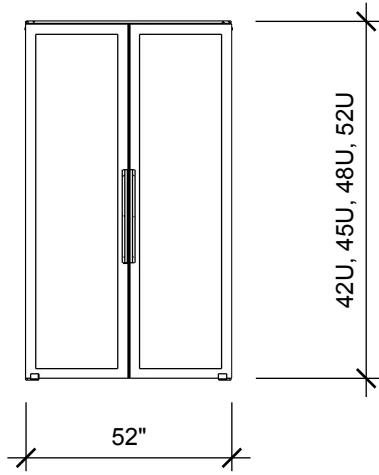

**POLARGY**

DATE CREATED  
September 26, 2018

LAST MODIFIED  
September 26, 2018

LOCATION  
Sunnyvale, CA, USA

**PolarSlide  
Aisle End Containment Doors  
Technical Drawing**

**FRONT VIEW**

4' DUAL DOOR

6' DUAL DOOR

SINGLE DOOR  
OPEN RIGHT AND  
OPEN LEFT

**SIDE VIEW**