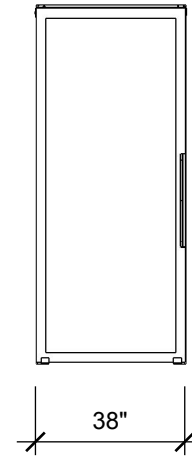

**POLARGY**

DATE CREATED  
September 26, 2018

LAST MODIFIED  
September 26, 2018

LOCATION  
Sunnyvale, CA, USA

**PolarSlide  
Aisle End Containment Doors  
Technical Drawing**

**FRONT VIEW**

4' DUAL DOOR

6' DUAL DOOR

SINGLE DOOR  
OPEN RIGHT AND  
OPEN LEFT

**SIDE VIEW**