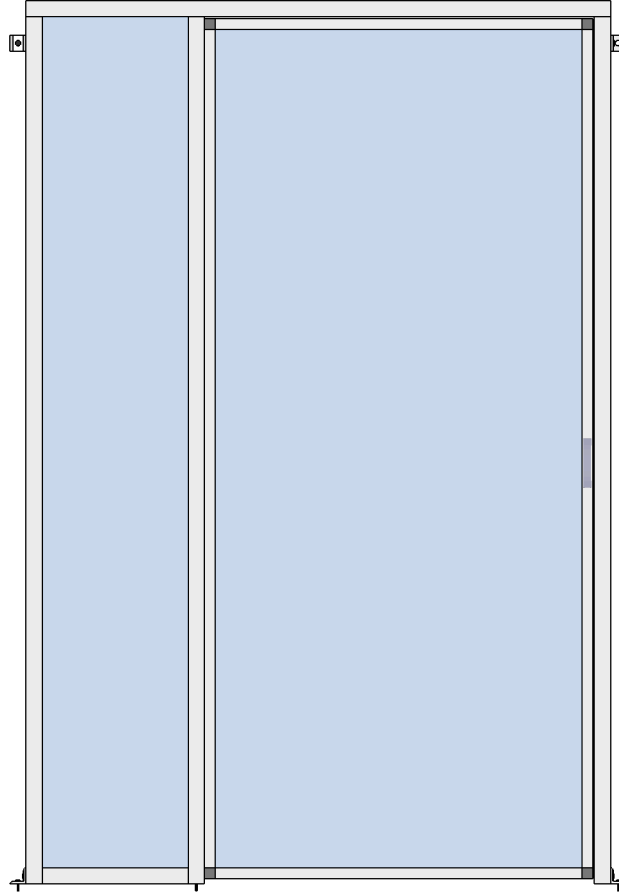

# PX Swing Door Installation Guide

POLARGY

PRODUCT NAME  
**PX Swing Door  
Installation Guide**

ISSUE  
11.01.15

POLARGY, INC.  
256 Gibraltar Drive, Suite 106  
Sunnyvale, CA 94089

**PX**

# Assembly Sequence

DOOR IS DELIVERED FULLY ASSEMBLED  
PLACE DOOR WITH INSIDE VERTICAL SUPPORTS AT 36" APART  
ALIGN DOOR TO BE SQUARE AND PLUMB EVEN IF RACKS ARE NOT

PRODUCT NAME  
**PX Swing Door  
Installation Guide**