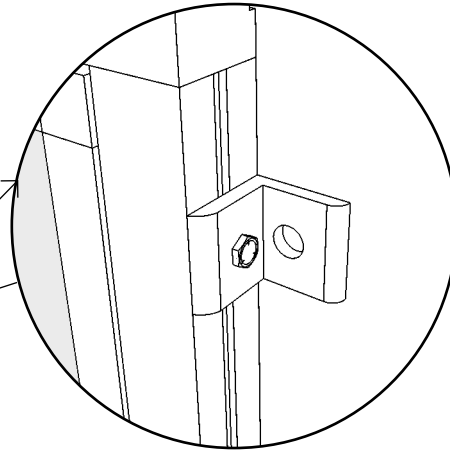

Assembly Sequence

SIDE BRACKET CAN BE PLACED ANYWHERE ALONG SIDE CHANNEL, ATTACH TO RACK NUT/BOLT FOR DOOR SIDE PROVIDED ATTACHMENT HARDWARE FOR RACK AND FLOOR ATTACHMENTS NOT PROVIDED

ATTACH MID BRACKET TO INSIDE OF DOOR