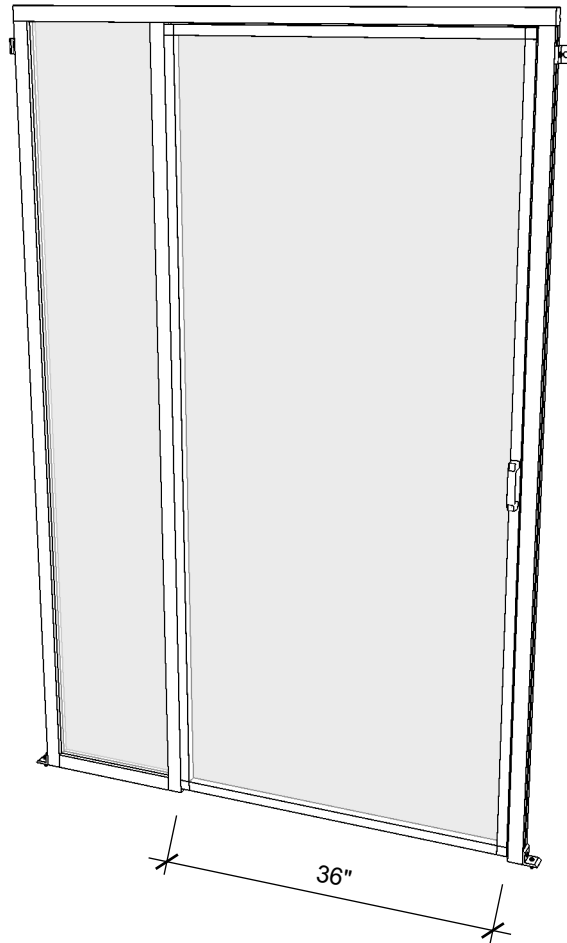

# PX Swing Door Installation Guide

POLARGY

PRODUCT NAME  
**PX Swing Door  
Installation Guide**

ISSUE  
11.01.15

POLARGY, INC.  
256 Gibraltar Drive, Suite 106  
Sunnyvale, CA 94089

**PX**

# Assembly Sequence

DOOR IS DELIVERED FULLY ASSEMBLED  
PLACE DOOR WITH INSIDE VERTICAL SUPPORTS AT 36" APART  
ALIGN DOOR TO BE SQUARE AND PLUMB EVEN IF RACKS ARE NOT

PRODUCT NAME  
**PX Swing Door  
Installation Guide**