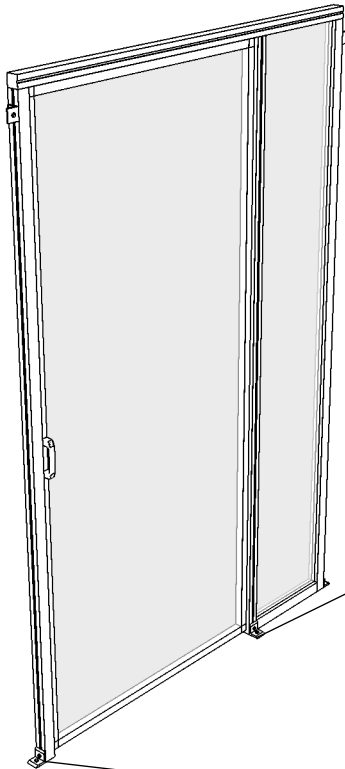

# PX Swing Door Installation Guide

POLARGY

PRODUCT NAME  
**PX Swing Door  
Installation Guide**

ISSUE  
11.01.15

POLARGY, INC.  
256 Gibraltar Drive, Suite 106  
Sunnyvale, CA 94089

**PX**

# Assembly Sequence

DOOR IS DELIVERED FULLY ASSEMBLED  
PLACE DOOR WITH INSIDE VERTICAL SUPPORTS AT 36" APART  
ALIGN DOOR TO BE SQUARE AND PLUMB EVEN IF RACKS ARE NOT

PRODUCT NAME  
**PX Swing Door  
Installation Guide**

# Assembly Sequence

SIDE BRACKET CAN BE PLACED ANYWHERE ALONG SIDE CHANNEL, ATTACH TO RACK NUT/BOLT FOR DOOR SIDE PROVIDED ATTACHMENT HARDWARE FOR RACK AND FLOOR ATTACHMENTS NOT PROVIDED

ATTACH MID BRACKET TO INSIDE OF DOOR