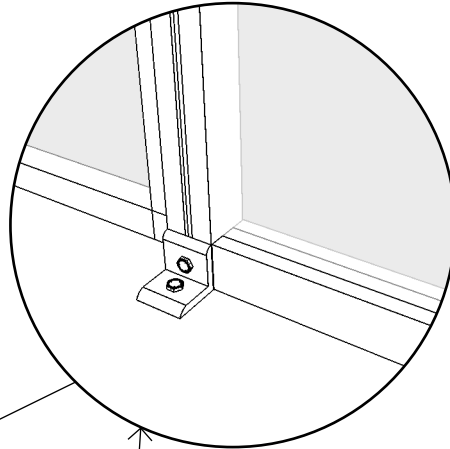

Assembly Sequence

SIDE BRACKET CAN BE PLACED ANYWHERE ALONG SIDE CHANNEL, ATTACH TO RACK NUT/BOLT FOR DOOR SIDE PROVIDED ATTACHMENT HARDWARE FOR RACK AND FLOOR ATTACHMENTS NOT PROVIDED

ATTACH MID BRACKET TO INSIDE OF DOOR