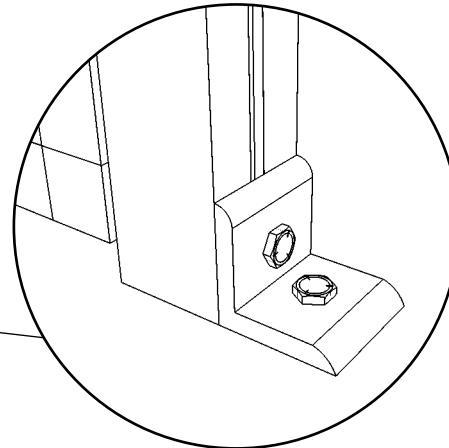

# Assembly Sequence

DOOR IS DELIVERED FULLY ASSEMBLED  
PLACE DOOR WITH INSIDE VERTICAL SUPPORTS AT 36" APART  
ALIGN DOOR TO BE SQUARE AND PLUMB EVEN IF RACKS ARE NOT

PRODUCT NAME  
**PX Swing Door  
Installation Guide**

# Assembly Sequence

SIDE BRACKET CAN BE PLACED ANYWHERE ALONG SIDE CHANNEL, ATTACH TO RACK NUT/BOLT FOR DOOR SIDE PROVIDED ATTACHMENT HARDWARE FOR RACK AND FLOOR ATTACHMENTS NOT PROVIDED

ATTACH MID BRACKET TO INSIDE OF DOOR

5 SETS OF HARDWARE:  
2 FOR SIDES  
3 FOR FLOOR

ATTACH SIDE BRACKETS TO CHANNEL ON SIDE OF VERTICAL POST BOLT TO FLOOR WITH APPROPRIATE HARDWARE, (NOT PROVIDED)

PRODUCT NAME  
**PX Swing Door  
Installation Guide**