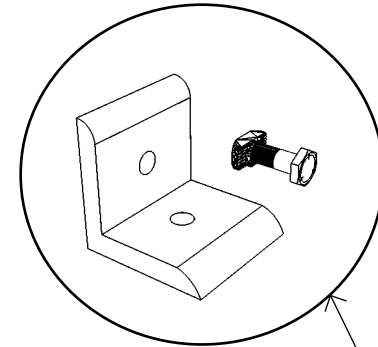

# Assembly Sequence

DOOR IS DELIVERED FULLY ASSEMBLED  
PLACE DOOR WITH INSIDE VERTICAL SUPPORTS AT 36" APART  
ALIGN DOOR TO BE SQUARE AND PLUMB EVEN IF RACKS ARE NOT

PRODUCT NAME  
**PX Swing Door  
Installation Guide**

# Assembly Sequence

SIDE BRACKET CAN BE PLACED ANYWHERE ALONG SIDE CHANNEL, ATTACH TO RACK NUT/BOLT FOR DOOR SIDE PROVIDED ATTACHMENT HARDWARE FOR RACK AND FLOOR ATTACHMENTS NOT PROVIDED

ATTACH MID BRACKET TO INSIDE OF DOOR